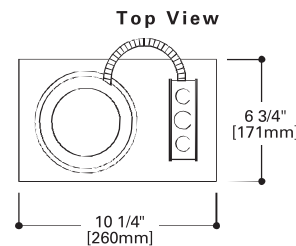

ET500

5" Non-Insulated Ceiling Recessed Housing

5" TRIMS

FOR USE IN NON-INSULATED CEILING OR INSULATED CEILING BUT INSULATION MUST BE KEPT 3" FROM ALL SIDES OF FIXTURE

Ordering Information on reverse.

TRIMS