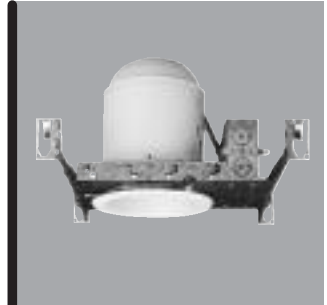

DESCRIPTION

The All-Pro 500 series utilizes a 5" aperture designed to accommodate smaller sized PAR20 and PAR30 halogen lamps.

APPLICATION

The 5" diameter trim size makes this series the right choice for applications where dramatic yet inconspicuous lighting is required and higher wattages are desired. If fixture is used in insulated ceilings, insulation must be kept 3 inches away from all sides of fixture.

D...Bar Hangers

Pre-installed, captive bar hangers allow housing to be positioned at any point within a 24" joist span. A set screw is provided to lock housing in position along bar hangers. Score lines provided for easy field shortening for 12" joists. Unique arrowhead design provides "nailess" installation. Bar hangers can be repositioned 90° without tools on plaster frame.

E...Socket

Porcelain socket with nickel plated brass screw shell, snaps

Catalog #	Type
Project	
Comments	
Prepared by	Date

into trim for consistent lamp positioning. Shipping insert protects socket from overspray.

F...Thermal Protector

Self resetting thermal protector deactivates fixture if overheating occurs due to improper lamping or incorrect application of insulation material.

Labels

- U.L. listed for damp location
- U.L. listed for Feed Through
- C.S.A. certified
- IP Rated