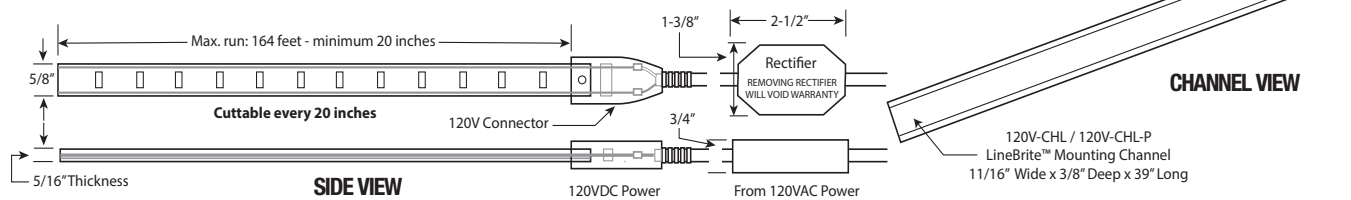

PRODUCT DESCRIPTION

A high output, wet location flexible 120V plug-in or hardwire LED linear tape for architectural coves, indoor steps, bannisters, exterior recesses and other constructs where even, energy saving LED illumination is specified. Available in a 164 ft. reel. 5 year warranty. Do not submerge. Colors available. See Line Brite LED Color spec sheet.

*Also available: Hardwire and Cord & Plug with 72" lead / cord. See ordering chart below left

DIAGRAM

OVERHEAD VIEW

ORDERING INFORMATION

Catalog No.	Length	LED Wattage	Lumens per Foot	Color Temp.*	CRI	LED Life
GM-120VH0164-30	164 FT.	2.6W / FT.	270	3000K	90+	50,000 hrs.
GM-120VH0164-40	164 FT.	2.6W / FT.	293	4000K	90+	50,000 hrs.