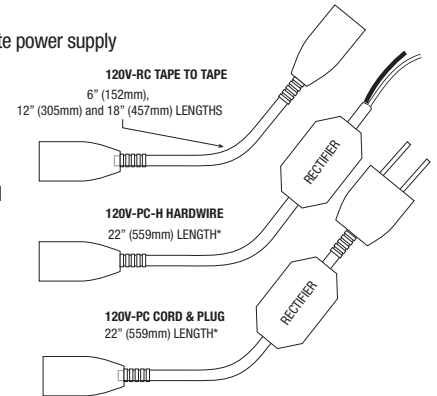

Custom cuts available - See page two.

PROJECT	TYPE
CATALOG NUMBER (FOR CUSTOM LENGTHS, PLEASE SEE ORDERING EXAMPLE BELOW)	

FEATURES

- 120VDC operation that does not require a remote power supply
- Wet location - IP67
- Utilizes high output 90+CRI 5630 diodes
- Diodes mounted to flexible copper buss
- Tape encased in water resistant clear poly flexible sheath
- Dimmable with electronic dimmers • 164' reel
- Available with connectors and end caps
- Field cuttable every 20" - see install video at www.gmlighting.net
- Maximum run: 164 feet
- Uses mounting clips or channel

*Also available: Hardwire and Cord & Plug with 72" lead / cord. See ordering chart below left

DIAGRAM

OVERHEAD VIEW

ORDERING INFORMATION

Catalog No.	Length	LED Wattage	Lumens per Foot	Color Temp.*	CRI	LED Life
GM-120VH0164-30	164 FT.	2.6W / FT.	270	3000K	90+	50,000 hrs.
GM-120VH0164-40	164 FT.	2.6W / FT.	293	4000K	90+	50,000 hrs.

* Kelvin temperature (color) ± 200K

CONNECTORS AND MOUNTING CHANNELS

Catalog No.	Description
120V-PC	22" PWR CONNECTOR W/ POLARIZED FUSED PLUG
120V-PC-6'	6-FT. PWR CONNECTOR W/ POLARIZED FUSED PLUG
120V-PC-H	22" HARDWIRE POWER CONNECTOR
120V-PC-H-6'	6-FT. HARDWIRE POWER CONNECTOR
120V-RC	6" TAPE TO RBBON CONNECTOR WITH PINS
120V-RC-12	12" TAPE TO TAPE CONNECTOR WITH PINS
120V-RC-18	18" TAPE TO TAPE CONNECTOR WITH PINS
120-SPLICE	TAPE TO TAPE CONNECTOR WITH PINS
120V-90	90° TAPE TO TAPE CONNECTOR
120V-EC	END CAPS, BAG OF 10
120V-MC	MOUNTING CLIPS, BAG OF 10 (1 per foot min.)

Catalog No.	Description
120V-CHL	39" ALUMINUM MOUNTING CHANNEL - NO LENS
120V-CHL-P	39" PLASTIC MOUNTING CHANNEL - NO LENS

ORDERING A CUSTOM LENGTH

Line Brite Linear LED can be ordered in custom lengths from 20" to 163'-4" (1960"). To specify a custom length, simply add that length in inches (multiples of 20) as a suffix to the Catalog No. See page two.