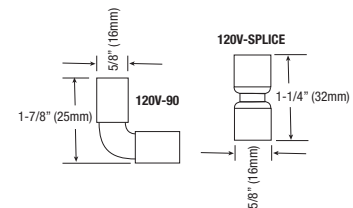

*Also available: Hardwire and Cord & Plug with 72" lead / cord. See ordering chart below left

DIAGRAM

OVERHEAD VIEW

ORDERING INFORMATION

Catalog No.	Length	LED Wattage	Lumens per Foot	Color Temp.*	CRI	LED Life
GM-120VH0164-30	164 FT.	2.6W / FT.	270	3000K	90+	50,000 hrs.
GM-120VH0164-40	164 FT.	2.6W / FT.	293	4000K	90+	50,000 hrs.

Catalog No.	Description
120V-CHL	39" ALUMINUM MOUNTING CHANNEL - NO LENS
120V-CHL-P	39" PLASTIC MOUNTING CHANNEL - NO LENS

ORDERING A CUSTOM LENGTH

Line Brite Linear LED can be ordered in custom lengths from 20" to 163'-4" (1960"). To specify a custom length, simply add that length in inches (multiples of 20) as a suffix to the Catalog No. See page two.