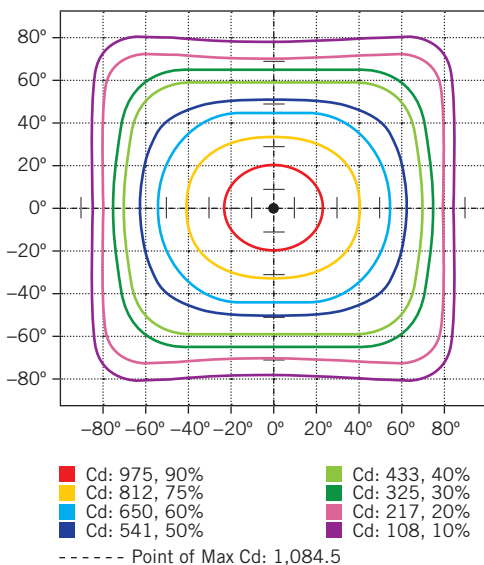

PHOTOMETRIC SPECIFICATIONS

ISOCANDELA PLOT