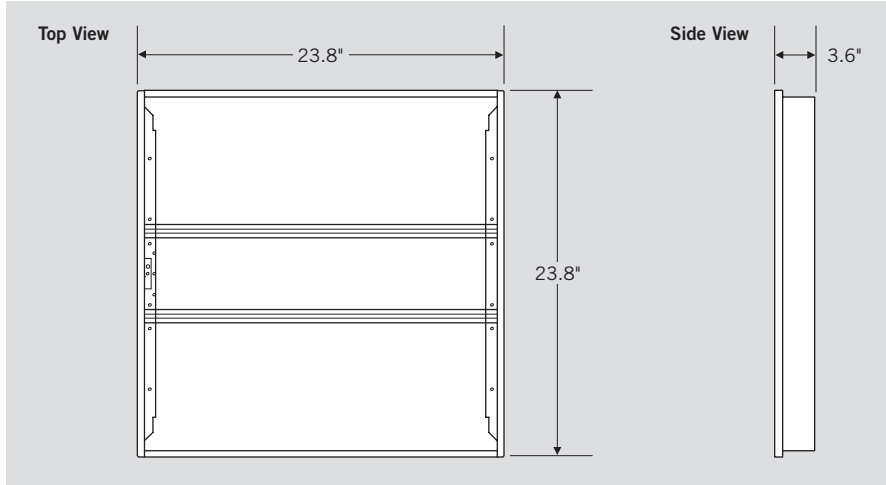

KT-CBLED24-22A-8XX-VDIM-P

CENTER BASKET FIXTURE

PHYSICAL SPECIFICATIONS

ORDERING INFORMATION

ORDER CODE	PACKAGING STYLE	PACK QUANTITY	ITEM STATUS
KT-CBLED24-22A-835-VDIM-P-CP	Carton Pack	1	Active
KT-CBLED24-22A-840-VDIM-P-CP	Carton Pack	1	Active
KT-CBLED24-22A-850-VDIM-P-CP	Carton Pack	1	Active

CATALOG NUMBER BREAKDOWN

KT-CBLED24-22A-8XX-VDIM-P-CP

1
2
3
4
5
6
7
8
9
10

- **1** Keystone Technologies
- **2** Center Basket LED Fixture
- **3** Wattage
- **4** 2' x 2' Nominal Size
- **5** Lamp Type
- **6** 800 Series
- **7** Color Temperature
- **8** 0-10V Dimming
- **9** Premium Series
- **10** Packaging Style