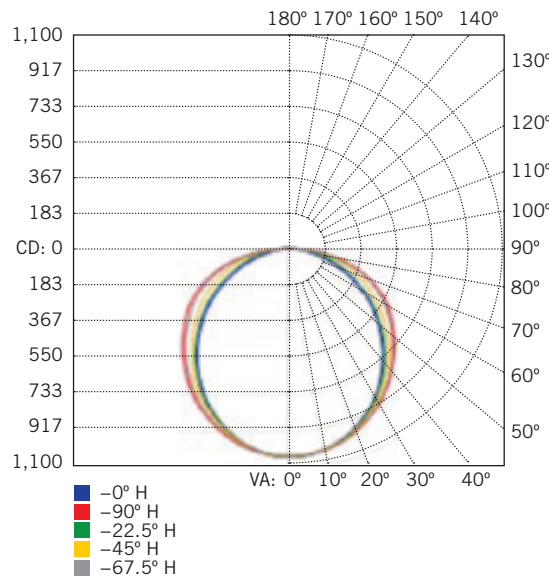

POLAR CANDELA DISTRIBUTION

ZONAL LUMEN SUMMARY

Zone	Lumens	% Luminaire
0–30	831.4	25.7%
0–40	1,359.4	42.0%
0–60	2,427.4	75.0%
60–90	797.3	24.6%
70–100	377.4	11.7%
90–120	3.5	0.1%
0–90	3,224.8	99.7%
90–180	10.0	0.3%
0–180	3,234.8	100%