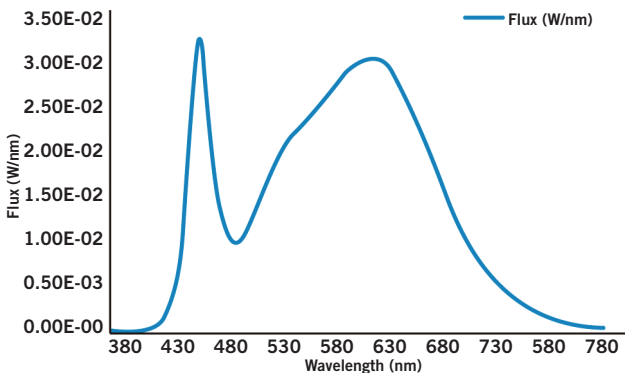

OPERATING SPECIFICATIONS

ELECTRICAL AND PERFORMANCE CHARACTERISTICS

Input Voltage	CRI	Bare Lamp Wattage	Nominal Lamp Lumens	System Wattage*			Initial Lumens*			Beam Angle	Nominal Bare Lamp Efficacy	Power Factor	Max. THD
				0.78BF	0.88BF	1.18BF	0.78BF	0.88BF	1.18BF				
Ballast Dependent	>80	14W	1800 lm	14.2W	16.4W	22.1W	1670 lm	1940 lm	2560 lm	220°	128.6	>0.9	20%

* Nominal values. Actual values may vary depending on electronic ballast used.

RATED LIFE

L70 (Hours)	50,000
-------------	--------

SPECTRAL DISTRIBUTION

POLAR CANDELA DISTRIBUTION

Maximum Candela = 1248.55
 Located at Horizontal Angle = 0,
 Vertical Angle 0