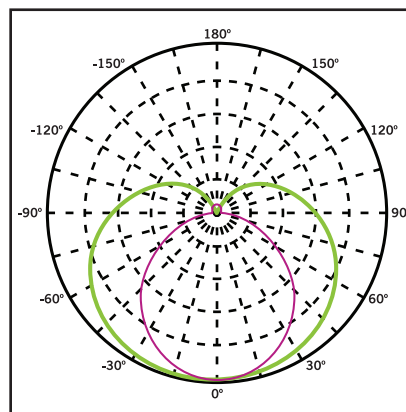

OPERATING SPECIFICATIONS

ELECTRICAL AND PERFORMANCE CHARACTERISTICS

Input Voltage	CRI	Bare Lamp Wattage	Nominal Lamp Lumens	System Wattage*			Initial Lumens*			Beam Angle	Nominal Bare Lamp Efficacy	Power Factor	Max. THD
				0.78BF	0.88BF	1.18BF	0.78BF	0.88BF	1.18BF				
Ballast Dependent	>80	14W	1800 lm	14.2W	16.4W	22.1W	1670 lm	1940 lm	2560 lm	220°	128.6	>0.9	20%

* Nominal values. Actual values may vary depending on electronic ballast used.

RATED LIFE

L70 (Hours)	50,000
-------------	--------

SPECTRAL DISTRIBUTION

POLAR CANDELA DISTRIBUTION

Maximum Candela = 1248.55
 Located at Horizontal Angle = 0,
 Vertical Angle 0

PHYSICAL CHARACTERISTICS

LAMP DIMENSIONS

A (Illuminated Length)	44.70"
B (Body Length)	47.15"
C (Diameter)	1.00"

NOMINAL LENGTH: 48" **BASE TYPE:** G13 (Medium Bi-Pin)

ORDERING INFORMATION

ORDER CODE	PACKAGING STYLE	PACK QTY.	ITEM STATUS
KT-LED14T8-48G-840-S-CP	Carton Pack (Egg Crate Packaging)	25	Quick Ship
KT-LED14T8-48G-840-S-DP	Distributor Pack (Individual Cartons)	20	Quick Ship