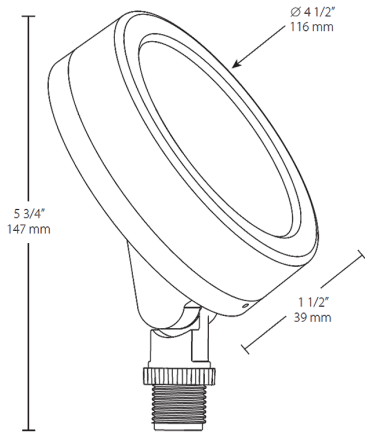

Dimensions

Features

- Equivalent to 75W halogen BR30 wide flood
- Wide 6H x 6V distribution
- Diffused lens for smooth, even light distribution
- Energy Star® certified
- Very low profile
- Adjustable knuckle
- 60,000-Hour LED lifespan