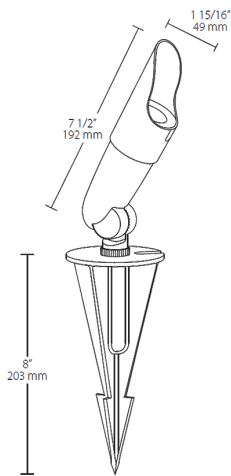

Technical Specifications (continued)

LED Characteristics

Color Uniformity:

RAB's range of Correlated Color Temperature follows the guidelines of the American National Standard for Specifications for the Chromaticity of Solid State Lighting (SSL) Products, ANSI C78.377-2017.

Other

Warranty:

RAB warrants that our LED products will be free from defects in materials and workmanship for a period of five (5) years from the date of delivery to the end user, including coverage of light output, color stability, driver performance and fixture finish. RAB's warranty is subject to all terms and conditions found at rablighting.com/warranty.

Buy American Act Compliance:

RAB values USA manufacturing! Upon request, RAB may be able to manufacture this product to be compliant with the Buy American Act (BAA). Please contact customer service to request a quote for the product to be made BAA compliant.

Dimensions

Features

- Compatible with 12VAC systems
- Includes 8" ground spike
- 100,000-Hour lifespan

Ordering Matrix

Family	Wattage	Color Temp	Finish
LFLED	6LV	YY	A

6LV = 6W 12VAC YY = 2700K Residential Warm

- A = Bronze
- B = Black
- D = Sand
- W = White
- VG = Verde Green